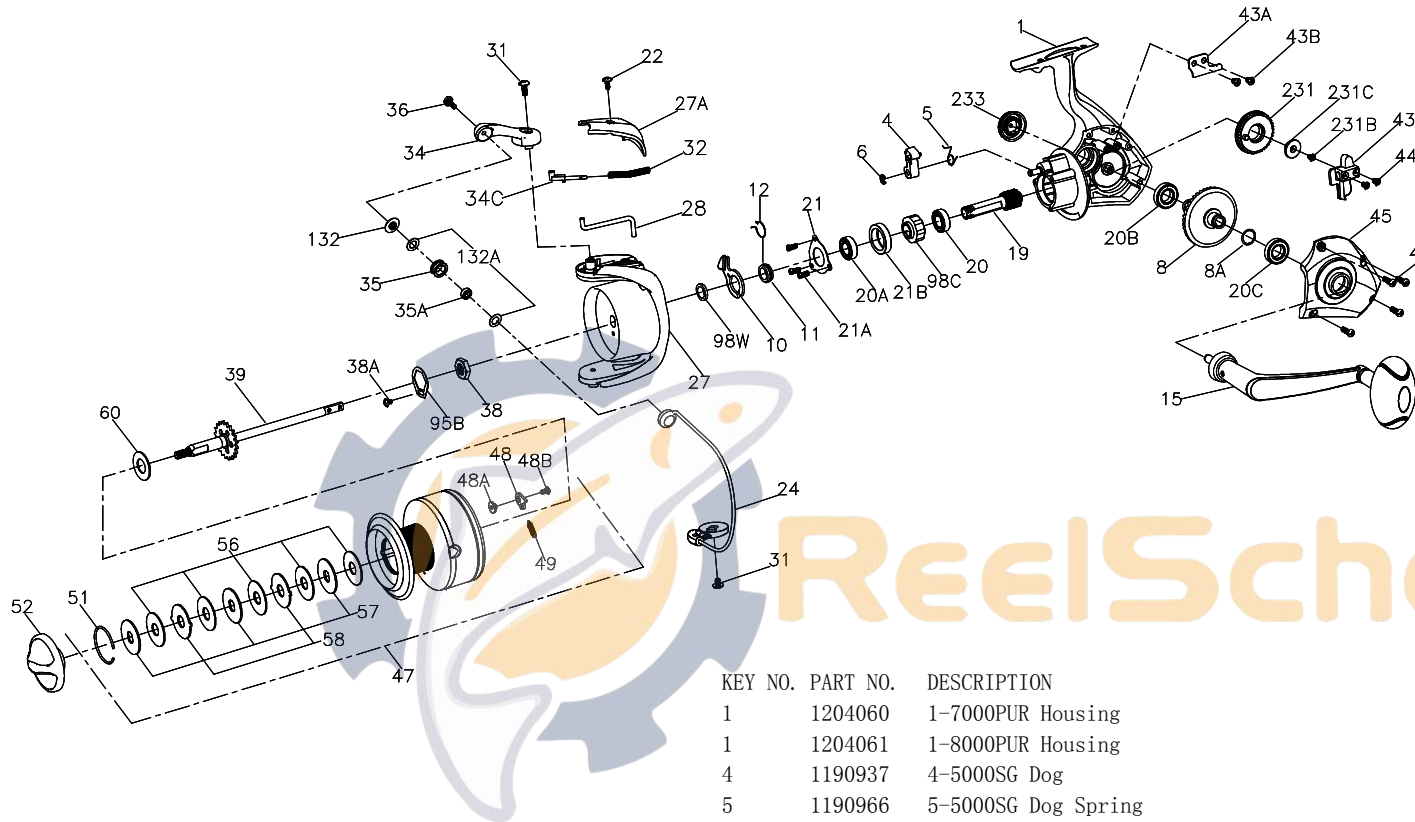

PARTS LIST FOR MODEL PURSUIT 7000/8000
REEL PART NO.1190636/1190638

KEY NO.	PART NO.	DESCRIPTION
22	1204018	22-6000PUR Bail Pivot Cover Screw
24	1204072	24-7000PUR Bail Wire Assembly
24	1204073	24-8000PUR Bail Wire Assembly
27	1204074	27-7000PUR Rotor (w/weight & screw)
27	1204075	27-8000PUR Rotor (w/weight & screw)
27A	1204076	27A-7000PUR Bail Pivot Cover
28	1204077	28-7000PUR Trip Lever
28	1204078	28-8000PUR Trip Lever
31	1204039	31-6000PUR Bail Arm Screw (2 req)
32	1200520	32-6000SG Bail Spring
34	1204042	34-6000PUR Bail Arm
34C	1191656	34C-7000SG Pivot Arm
35	1203991	35-3000PUR Line Roller
35A	1203992	35A-3000PUR Line Roller Bushing
36	1203993	36-3000PUR Bail Stud Screw
38	1204084	38-7000PUR Rotor Nut
38A	1203995	38A-3000PUR Rotor Locking Plate Screw
39	1204086	39-7000PUR Spool Shaft Assembly
43	1204087	43-7000PUR Crosswind Block
43A	1191821	43A-7000SG Crosswind Block Plate
43B	1203997	43B-3000PUR Crosswind Block Plate Screw (2 req)
44	1191845	44-5000SG Crosswind Block Screw (2 req)
45	1204089	45-7000PUR Housing Cover
46	1204054	46-5000PUR Housing Cover Screw (4 req)
47	1204091	47-7000PUR Spool Complete
47	1204092	47-8000PUR Spool Complete
48	1211625	48-5000SG Click Tongue
48A	1211626	48A-5000SG Click Tongue Washer
48B	1211612	48B-5000SG Spool Click Screw
49	1211627	49-5000SG Click Tongue Spring
51	1287231	51-8000PUR Drag Retaining Ring
52	1204094	52-7000PUR Drag Knob Assembly
56	1192038	56-7000SG Drag Washer (5 req)
57	1192046	57-7000SG Keyed Washer (3 req)
58	1192055	58-7000SG Earred Washer (2 req)
60	1192062	60-5000SG Thrust Washer
95B	1192186	95B-5000SG Rotor Locking Plate
98C	1192215	98C-5000SG Clutch/Sleeve Assembly
98W	1204095	98W-7000PUR Clutch Washer
132	1192297	132-5000SG Roller Washer
132A	1192302	132A-3000SG Line Roller Washer (2 req)
231	1192507	231-7000SG Crosswind Gear
231B	1204097	231B-7000PUR Screw Crosswind Gear
231C	1204098	231C-7000PUR Screw Crosswind Sleeve
233	1204059	233-5000PUR Cover Assembly Bearing